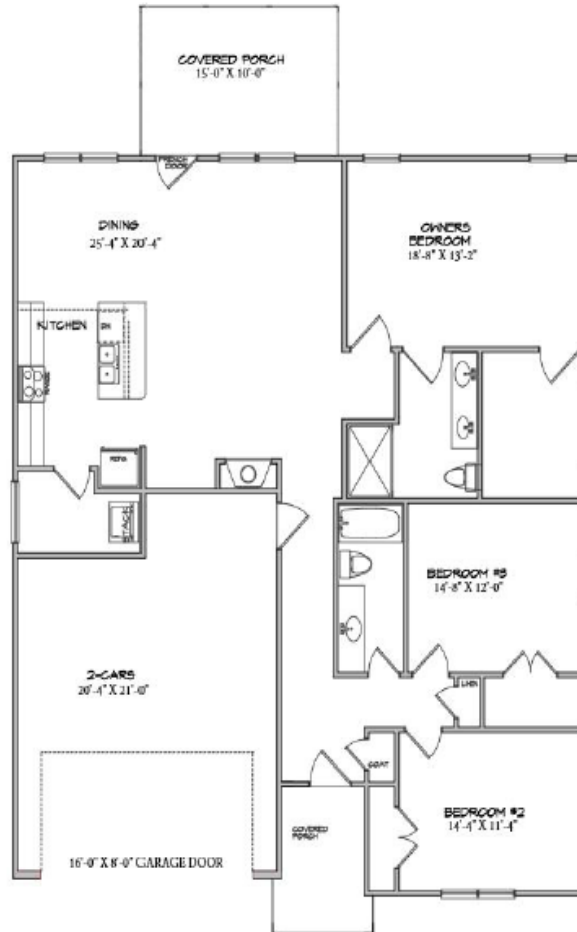

**FRONT ELEVATION - A**

### **SQUARE FOOTAGE**

FIRST FLOOR	1,617 SQ.FT.
<b>TOTAL</b>	<b>1,617 SQ. FT.</b>

### **UNHEATED**

FRONT PORCH	66 SQ.FT.
GARAGE	485 SQ. FT.
REAR PORCH	150 SQ.FT.

NOTE: Dimensions, Finishes and Floor Plan may be modified by Builder without notice.

**FIRST FLOOR**