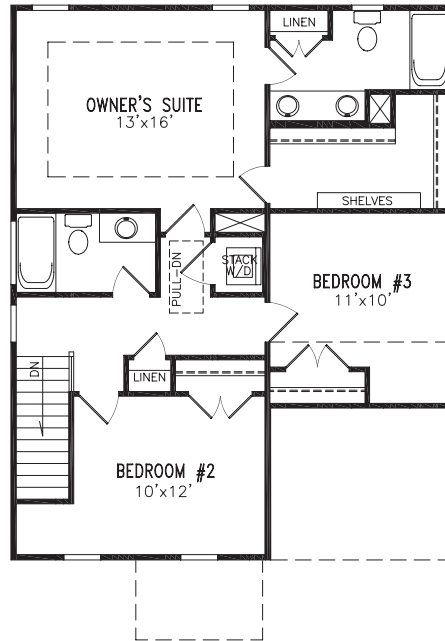

The Sequoia

Square Feet: 1,564 | Bedrooms: 3 | Bathrooms: 2.5

NOTE: Dimensions, Finishes and Floor Plan may be modified by Builder without notice.

First Floor

Second Floor

Options

Elevation A

Elevation B

Elevation C