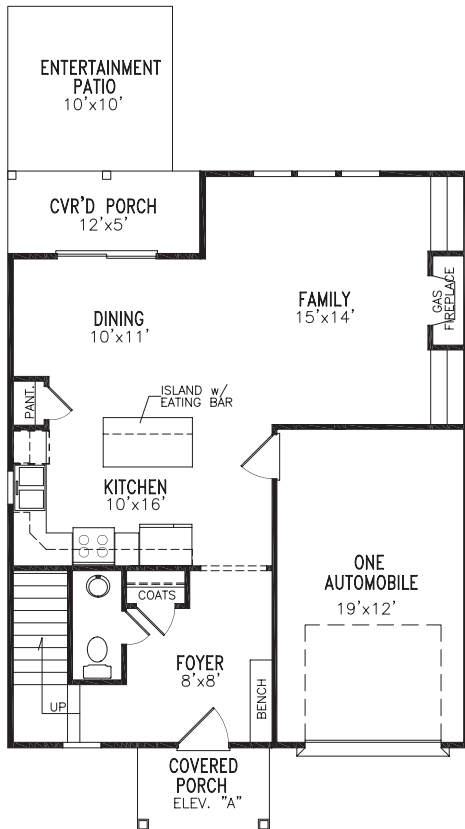

The Sequoia

Square Feet: 1,564 | Bedrooms: 3 | Bathrooms: 2.5

NOTE: Dimensions, Finishes and Floor Plan may be modified by Builder without notice.

First Floor

Second Floor

Options

Elevation A

Elevation B

Elevation C