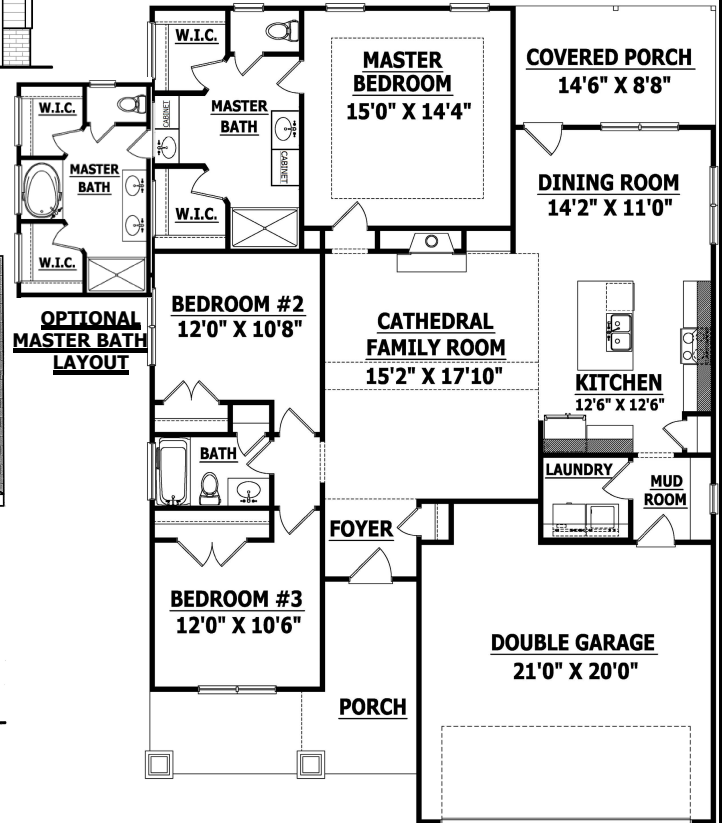

HEATED

FIRST FLOOR 1616 SQ.FT.

TOTAL 1616 SQ.FT.

UNHEATED

GARAGE 438 SQ.FT.

FRONT PORCH 169 SQ.FT.

REAR PORCH 117 SQ.FT.

TOTAL 724 SQ.FT.

NOTE: Dimensions, Finishes and Floor Plan may be modified by Builder without notice.

FRONT ELEVATION A

FRONT ELEVATION B

FIRST FLOOR