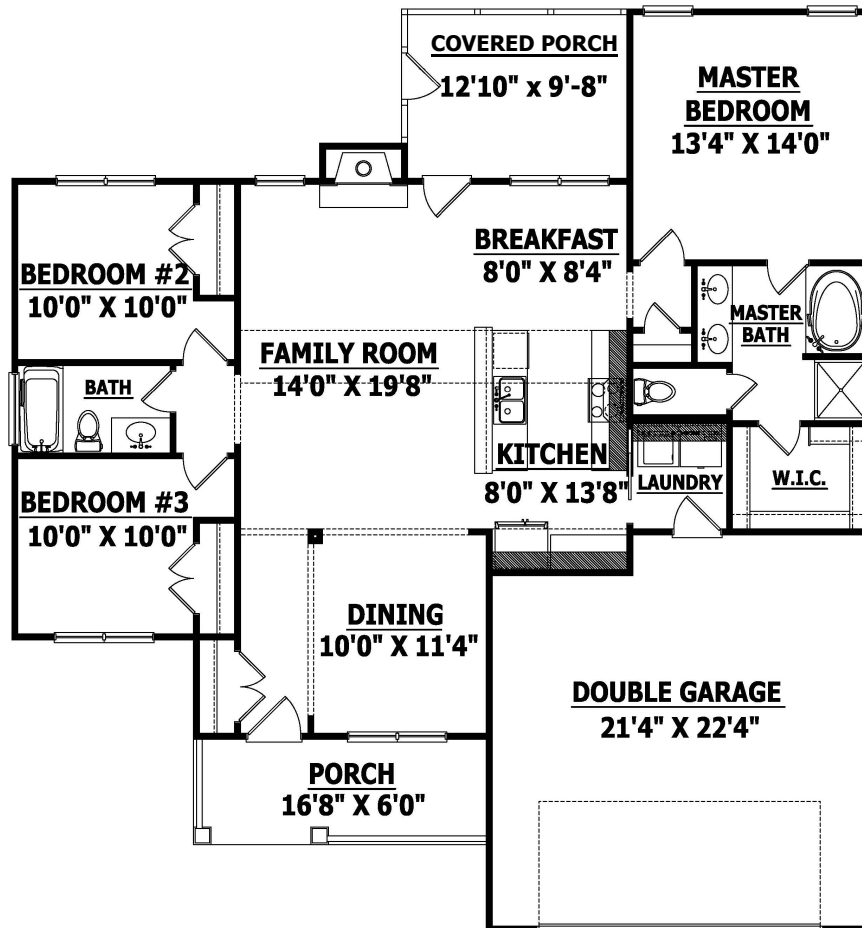

Width 49 Depth 53  
**SQUARE FOOTAGE**

**HEATED**

FIRST FLOOR 1411 SQ.FT.  
TOTAL 1411 SQ.FT.

**UNHEATED**

FRONT PORCH 100 SQ.FT.  
GARAGE 476 SQ.FT.  
COVERED PORCH 123 SQ.FT.  
TOTAL 699 SQ.FT.

**FRONT ELEVATION**

NOTE: Dimensions, Finishes and Floor Plan may be modified by Builder without notice.

**FIRST FLOOR**