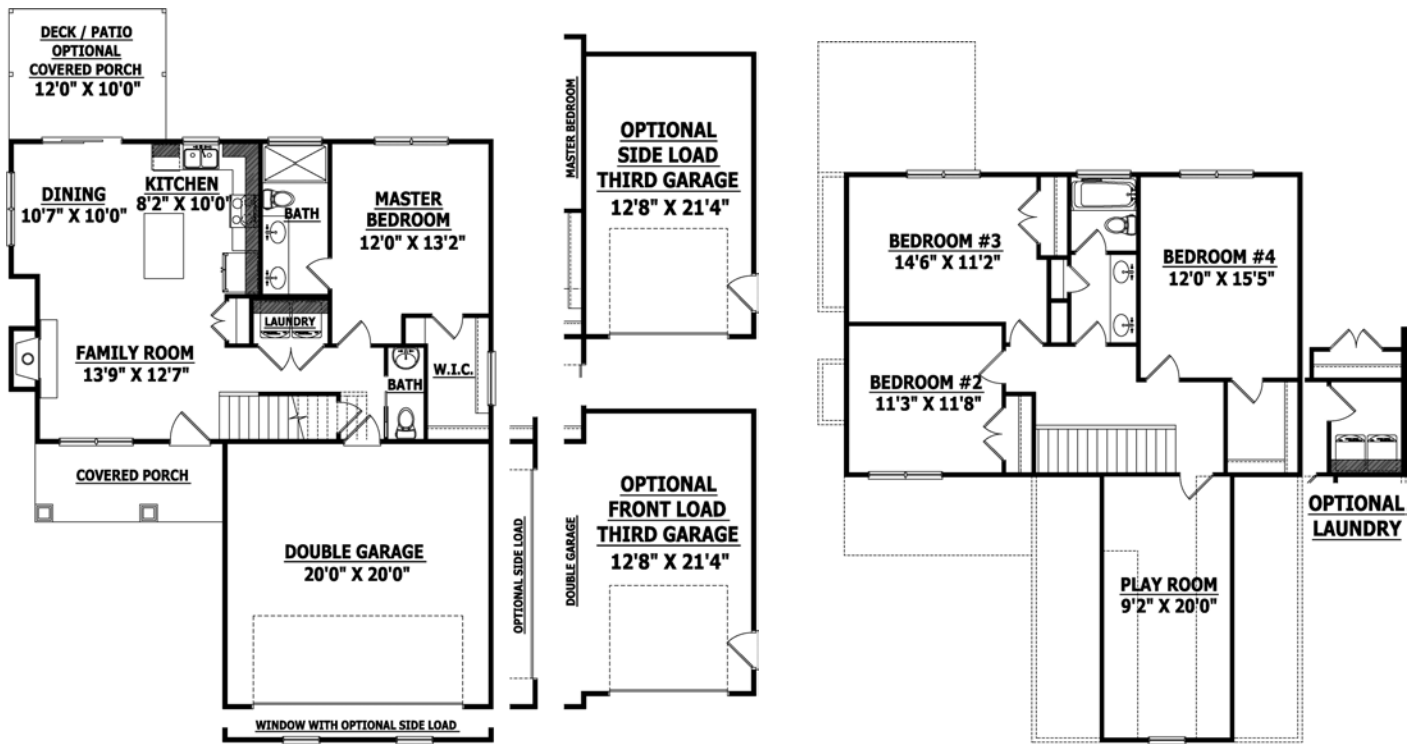

FRONT ELEVATION

Width 37 Depth 54
SQUARE FOOTAGE

HEATED

FIRST FLOOR 838 SQ.FT.
SECOND FLOOR 777 SQ.FT.
PLAYROOM 199 SQ.FT.
TOTAL 1814 SQ.FT.

UNHEATED

GARAGE 420 SQ.FT.
FRONT PORCH 86 SQ.FT.
DECK/PORCH 120 SQ.FT.
TOTAL 626 SQ.FT.

UNHEATED OPTIONAL

THIRD GARAGE 286 SQ.FT.
TOTAL 286 SQ.FT.

NOTE: Dimensions, Finishes and Floor Plan may be modified by Builder without notice.

FIRST FLOOR

SECOND FLOOR