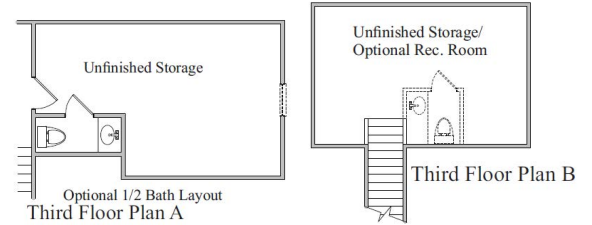

**UNHEATED**

GARAGE 440 SQ.FT.  
FRONT PORCH 110 SQ.FT.  
REAR PORCH 175 SQ.FT.  
TOTAL 725 SQ.FT.

NOTE: Dimensions, Finishes and Floor Plan may be modified by Builder without notice.

**FIRST FLOOR PLAN**

**SECOND FLOOR PLAN**

**THIRD FLOOR PLAN**

**THIRD FLOOR OPTIONS**

**FIRST FLOOR**

**SECOND FLOOR**

**THIRD FLOOR**