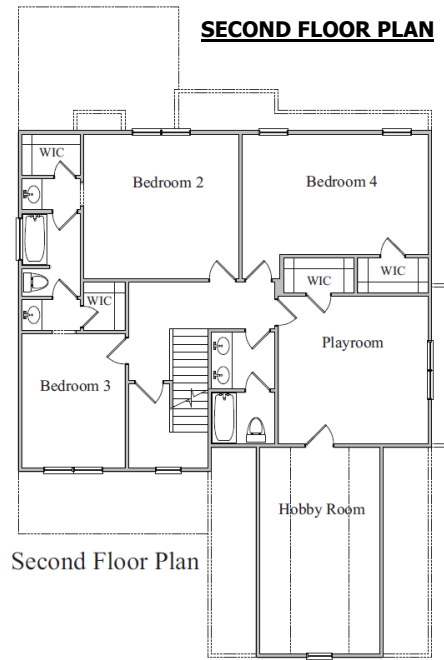

## 150320B

**ELEVATION A**

**ELEVATION B**

**FRONT ELEVATION**

Width 42'0" Depth 65'0"  
**SQUARE FOOTAGE**

**HEATED**

FIRST FLOOR 1,372 SQ.FT.  
SECOND FLOOR 1,520 SQ.FT.  
THIRD FLOOR 361 SQ.FT.  
TOTAL HEATED 3,253 SQ.FT.

**SECOND FLOOR PLAN**

**THIRD FLOOR PLAN**

**THIRD FLOOR OPTIONS**

**FIRST FLOOR**

**SECOND FLOOR**

**THIRD FLOOR**