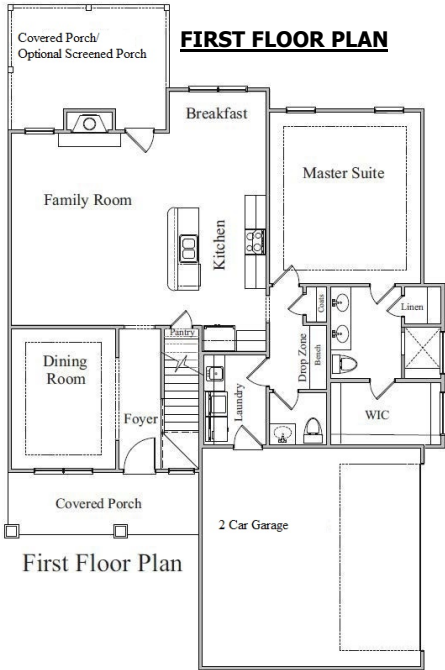

## 150320B

**ELEVATION A**

**ELEVATION B**

**FRONT ELEVATION**

Width 42'0" Depth 65'0"  
**SQUARE FOOTAGE**

**HEATED**

FIRST FLOOR 1,372 SQ.FT.  
SECOND FLOOR 1,520 SQ.FT.  
THIRD FLOOR 361 SQ.FT.  
TOTAL HEATED 3,253 SQ.FT.

**UNHEATED**

GARAGE 440 SQ.FT.  
FRONT PORCH 110 SQ.FT.  
REAR PORCH 175 SQ.FT.  
TOTAL 725 SQ.FT.

NOTE: Dimensions, Finishes and Floor Plan may be modified by Builder without notice.

**FIRST FLOOR PLAN**

**SECOND FLOOR PLAN**

**THIRD FLOOR PLAN**

**THIRD FLOOR OPTIONS**

**FIRST FLOOR**

**SECOND FLOOR**

**THIRD FLOOR**