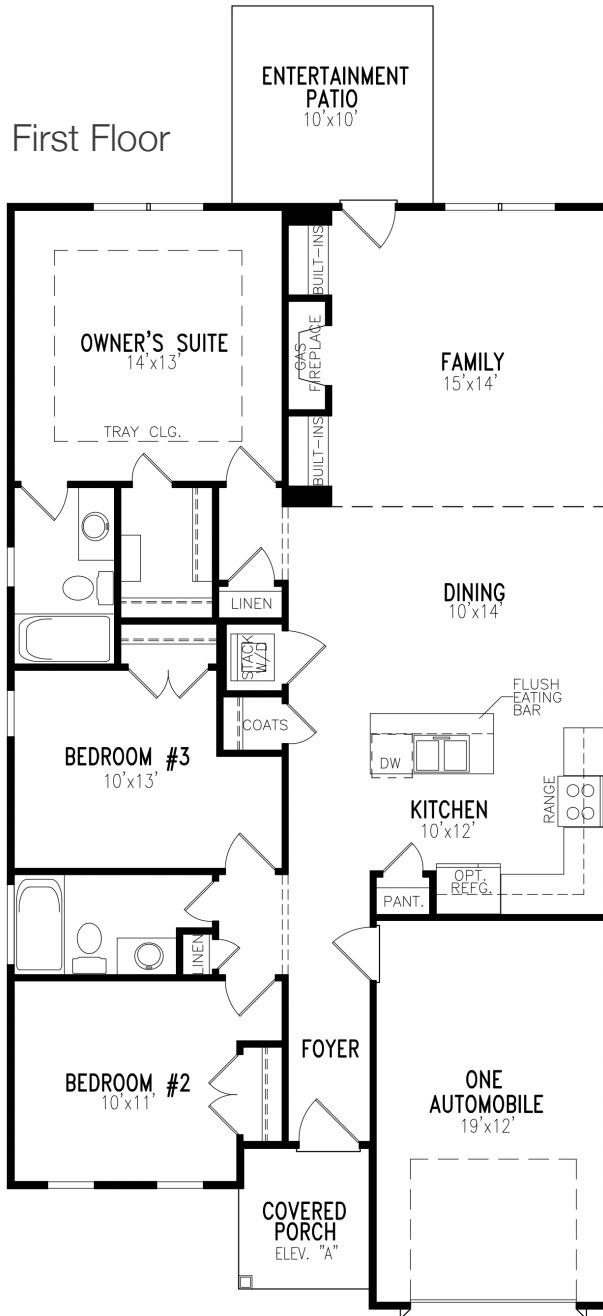

the Denali

Square Feet: 1,321 | Bedrooms: 3 | Bathrooms: 2

NOTE: Dimensions, Finishes and Floor Plan may be modified by Builder without notice.

Elevation A

Elevation B

Elevation C