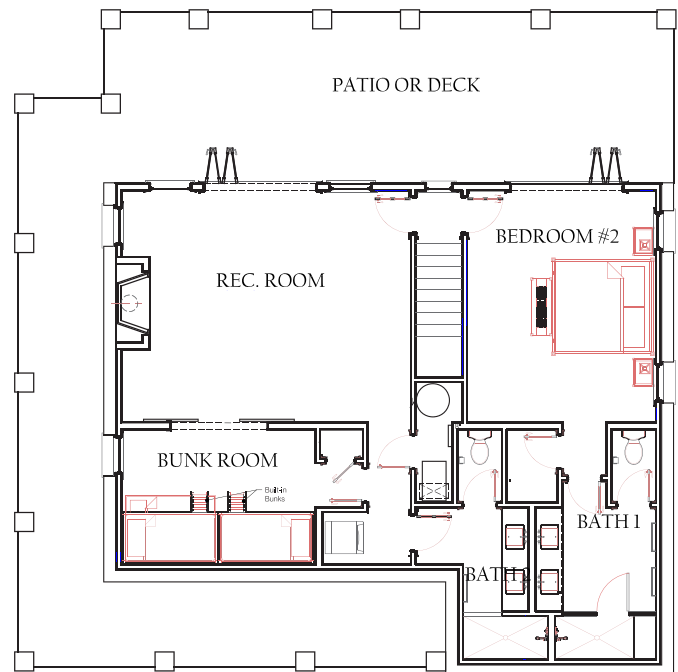

WEAVER — HOMES —

350 Wagoner Drive ■ Fayetteville, NC 28303
910.630.2100 ■ www.weaver-homes.com

THE BALSAM

2,554 Sq. Ft.

NOTE: Foundation, Elevation, Dimensions, Finishes and Floor Plan may be modified by Builder without notice.

MAIN LEVEL

LOWER LEVEL