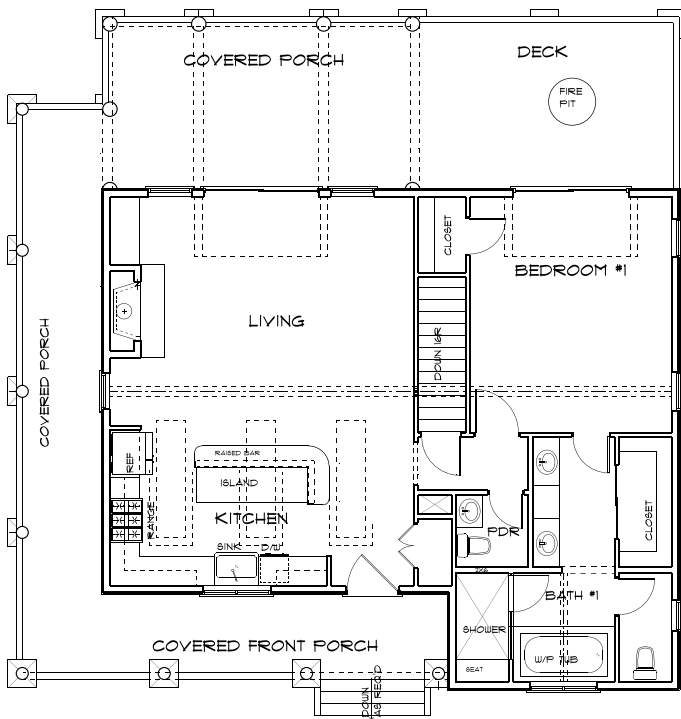

WEAVER — HOMES —

350 Wagoner Drive ■ Fayetteville, NC 28303
910.630.2100 ■ www.weaver-homes.com

THE BALSAM

2,554 Sq. Ft.

NOTE: Foundation, Elevation, Dimensions, Finishes and Floor Plan may be modified by Builder without notice.

MAIN LEVEL

LOWER LEVEL