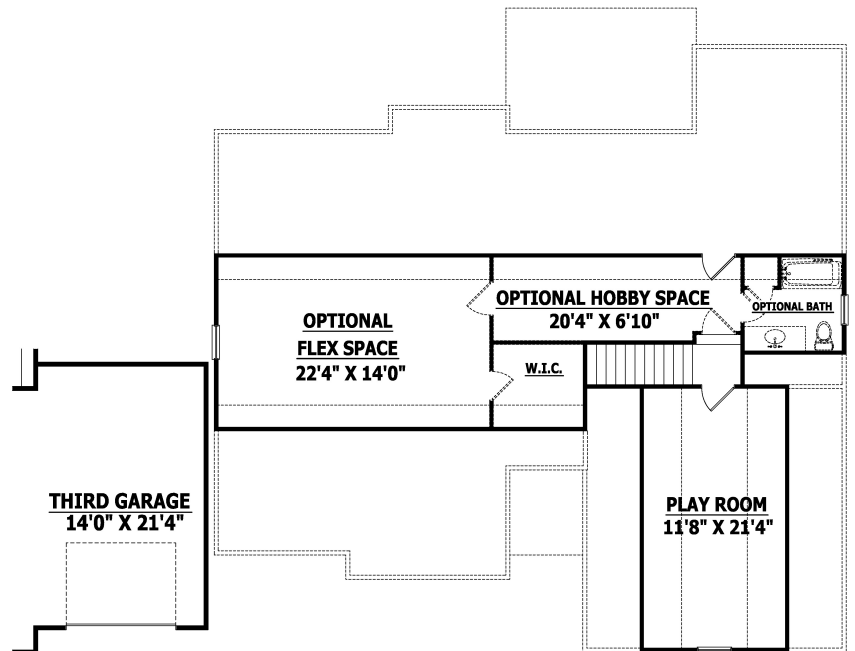

Width 66 Depth 53

SQUARE FOOTAGE

HEATED

FIRST FLOOR	1620 SQ.FT.
PLAYROOM	270 SQ.FT.
TOTAL	1890 SQ.FT.

HEATED OPTIONAL

SECOND FLOOR	611 SQ.FT.
TOTAL	611 SQ.FT.

UNHEATED

GARAGE	467 SQ.FT.
FRONT PORCH	42 SQ.FT.
REAR PORCH	154 SQ.FT.
TOTAL	663 SQ.FT.

UNHEATED OPTIONAL

THIRD GARAGE	308 SQ.FT.
--------------	------------

Note: Dimensions, Finishes, and Floor Plan may be modified by Builder without notice.

FIRST FLOOR

SECOND FLOOR