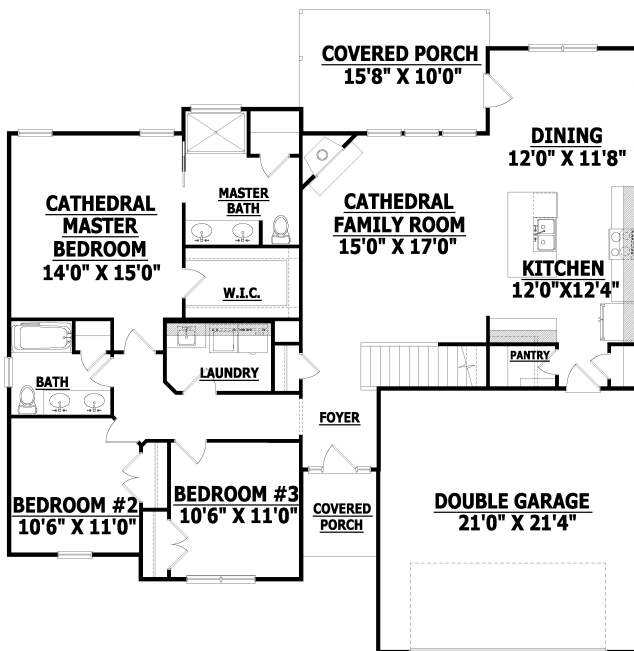

Width 66 Depth 53

SQUARE FOOTAGE

HEATED

FIRST FLOOR	1620 SQ.FT.
PLAYROOM	270 SQ.FT.
TOTAL	1890 SQ.FT.

HEATED OPTIONAL

SECOND FLOOR	611 SQ.FT.
TOTAL	611 SQ.FT.

UNHEATED

GARAGE	467 SQ.FT.
FRONT PORCH	42 SQ.FT.
REAR PORCH	154 SQ.FT.
TOTAL	663 SQ.FT.

UNHEATED OPTIONAL

THIRD GARAGE	308 SQ.FT.
--------------	------------

Note: Dimensions, Finishes, and Floor Plan may be modified by Builder without notice.

FIRST FLOOR

SECOND FLOOR