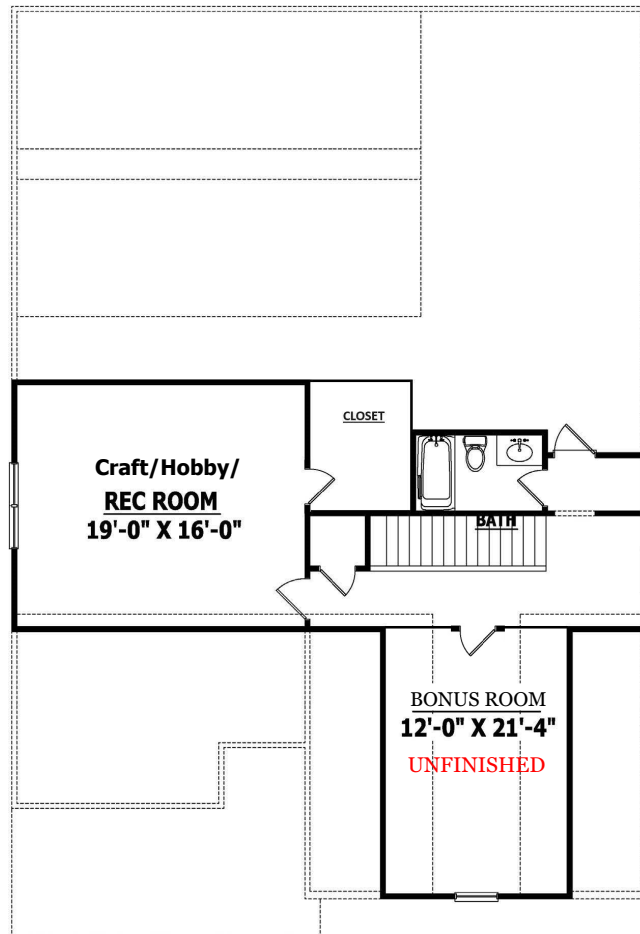

SQUARE FOOTAGE

HEATED

FIRST FLOOR	1850 SQ.FT.
SECOND FLOOR	252 SQ.FT.
CRAFT/HOBBY/REC	391 SQ.FT.
TOTAL	2493 SQ.FT.

NOTE: Foundation, Elevation, Dimensions, Finishes and Floor Plan may be modified by Builder without notice.

FIRST FLOOR

SECOND FLOOR