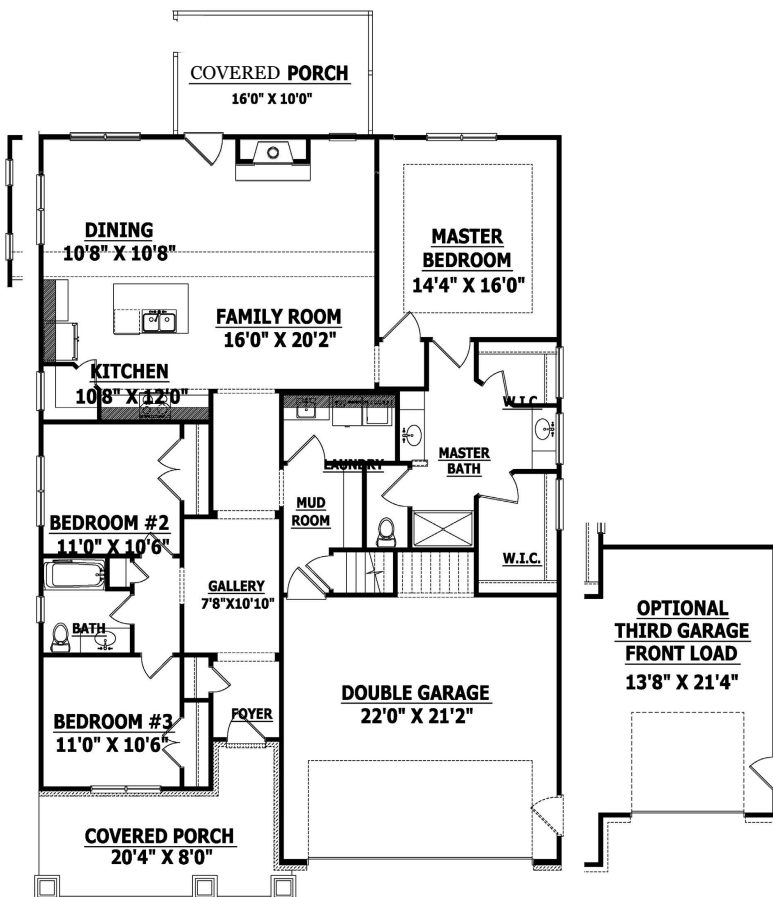

SQUARE FOOTAGE

HEATED

FIRST FLOOR	1850 SQ.FT.
SECOND FLOOR	252 SQ.FT.
CRAFT/HOBBY/REC	391 SQ.FT.
TOTAL	2493 SQ.FT.

NOTE: Foundation, Elevation, Dimensions, Finishes and Floor Plan may be modified by Builder without notice.

FIRST FLOOR

SECOND FLOOR