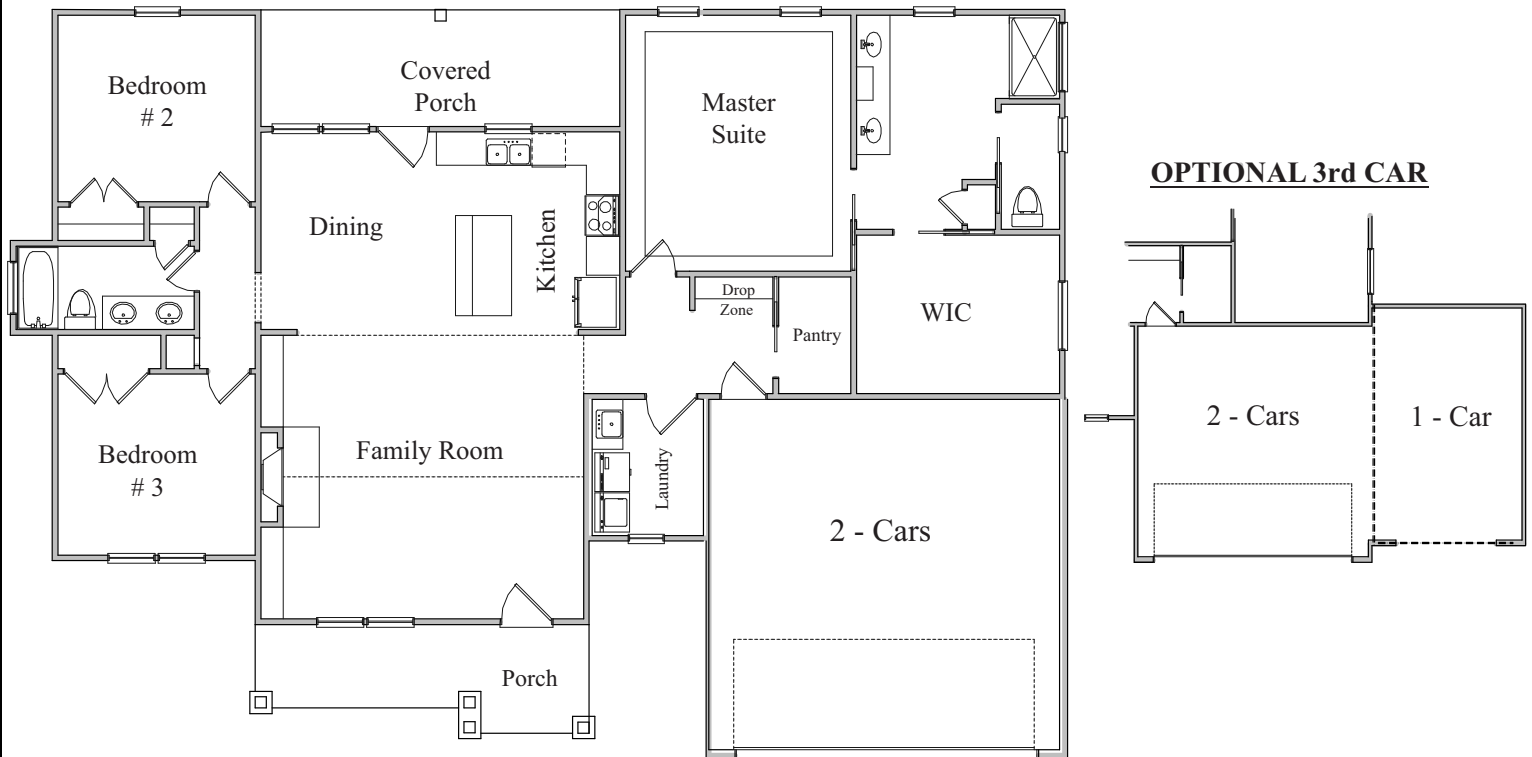

WEAVER — HOMES —

350 Wagoner Drive • Fayetteville, NC 28303
910.630.2100 • www.weaver-homes.com

THE HIGHLAND

3 CAR GARAGE

SQUARE FOOTAGE

FIRST FLOOR 1736 SQ. FT.

TOTAL 1736 SQ.FT.

Note: Dimensions, Finishes, and Floor Plan may be modified by Builder without notice.

FIRST FLOOR