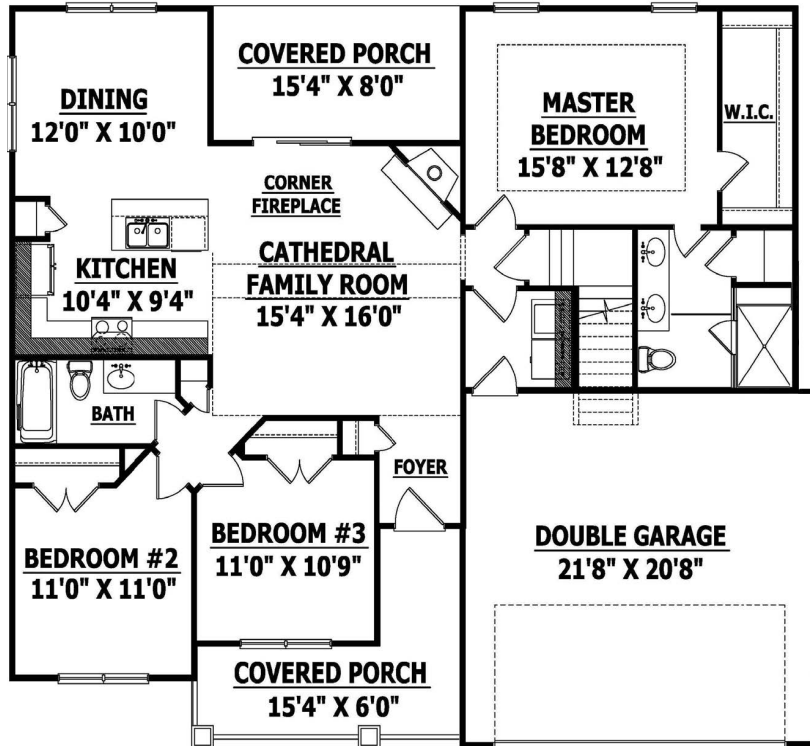

WEAVER HOMES

910.630.2100 • www.weaver-homes.com
350 Wagoner Drive • Fayetteville, NC 28303

THE SINCLAIR

SQUARE FOOTAGE

HEATED

FIRST FLOOR	1423 SQ.FT.
SECOND FLOOR	361 SQ.FT.
TOTAL	1,784 SQ.FT.

NOTE: Dimensions, Finishes and Floor Plan may be modified by Builder without notice.

FIRST FLOOR

SECOND FLOOR