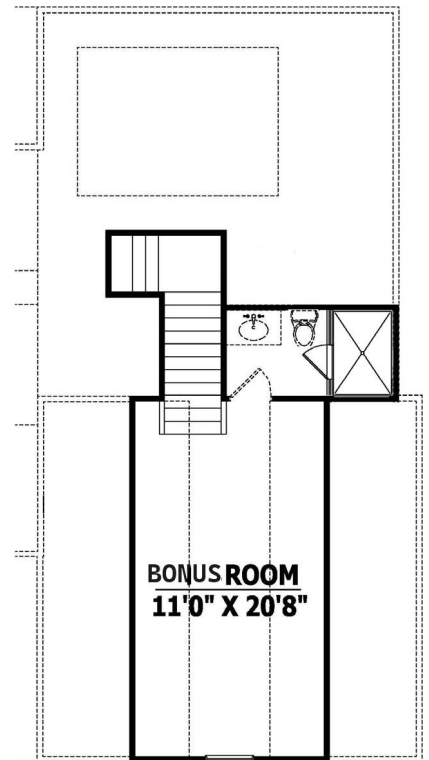

WEAVER HOMES

910.630.2100 • www.weaver-homes.com
350 Wagoner Drive • Fayetteville, NC 28303

THE SINCLAIR

SQUARE FOOTAGE

HEATED

FIRST FLOOR	1423 SQ.FT.
SECOND FLOOR	361 SQ.FT.
TOTAL	1,784 SQ.FT.

NOTE: Dimensions, Finishes and Floor Plan may be modified by Builder without notice.

FIRST FLOOR

SECOND FLOOR