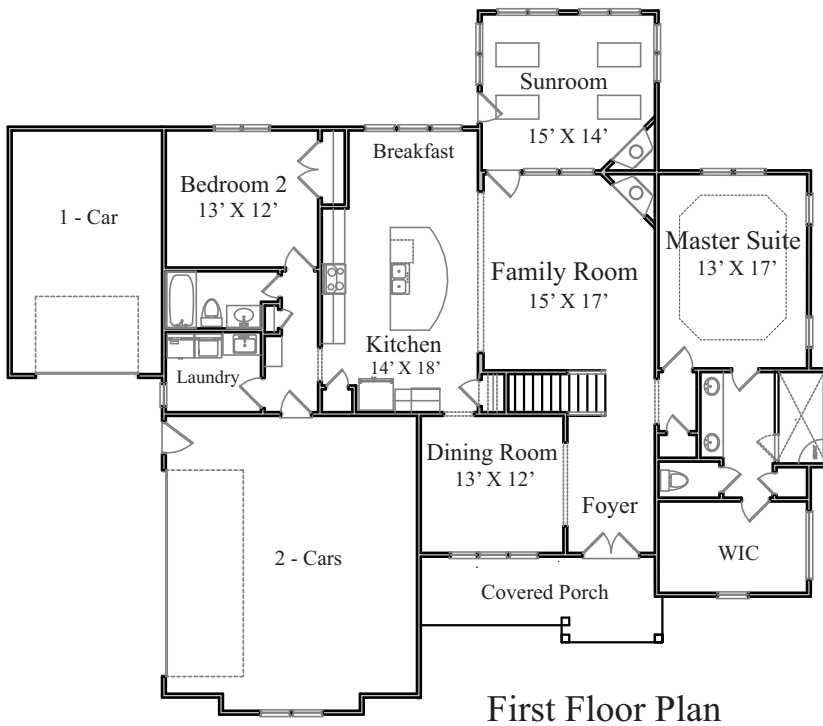

THE KETTERING

WEAVER
— HOMES —

350 Wagoner Drive • Fayetteville, NC 28303
910.630.2100 • 800.892.2190
www.weaver-homes.com

3,318 Square Feet

THIS IS A GENERAL SKETCH. PLEASE REFER TO CONSTRUCTION DOCUMENTS FOR EXACT MEASUREMENTS.