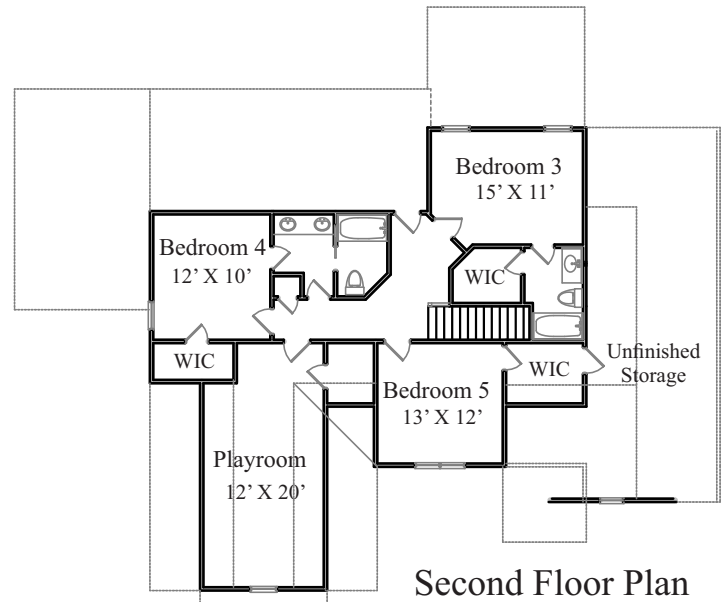

THE KETTERING

WEAVER
— HOMES —

350 Wagoner Drive • Fayetteville, NC 28303
910.630.2100 • 800.892.2190
www.weaver-homes.com

3,318 Square Feet

THIS IS A GENERAL SKETCH. PLEASE REFER TO CONSTRUCTION DOCUMENTS FOR EXACT MEASUREMENTS.