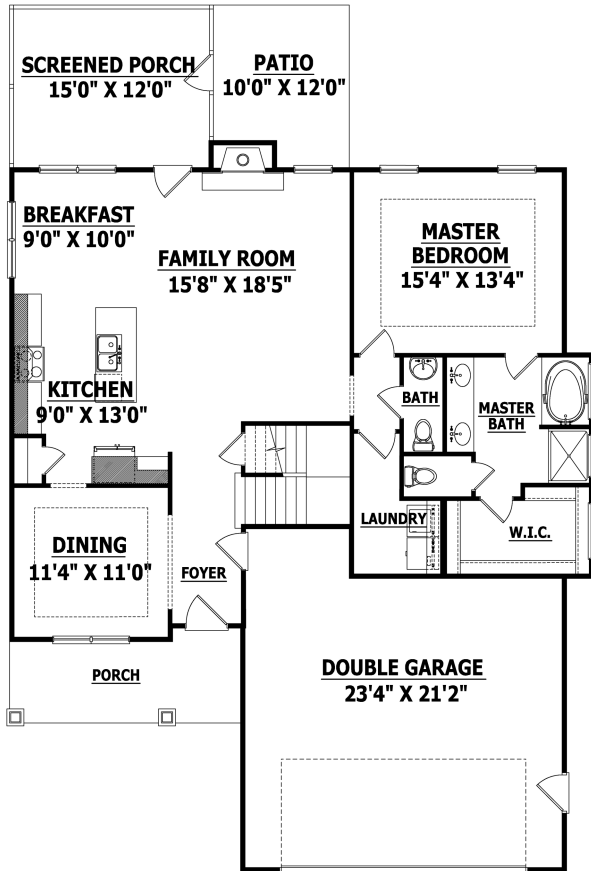

# Mayview - B

## 170404B

**FRONT ELEVATION**

Width 43 Depth 64  
**SQUARE FOOTAGE**

**HEATED**

FIRST FLOOR 1325 SQ.FT.  
 SECOND FLOOR 1514 SQ.FT.  
 TOTAL 2839 SQ.FT.

**UNHEATED**

GARAGE 547 SQ.FT.  
 FRONT PORCH 107 SQ.FT.  
 SCREENED PORC 179 SQ.FT.  
 PATIO 110 SQ.FT.  
 TOTAL 943 SQ.FT.

**FIRST FLOOR**

**SECOND FLOOR**