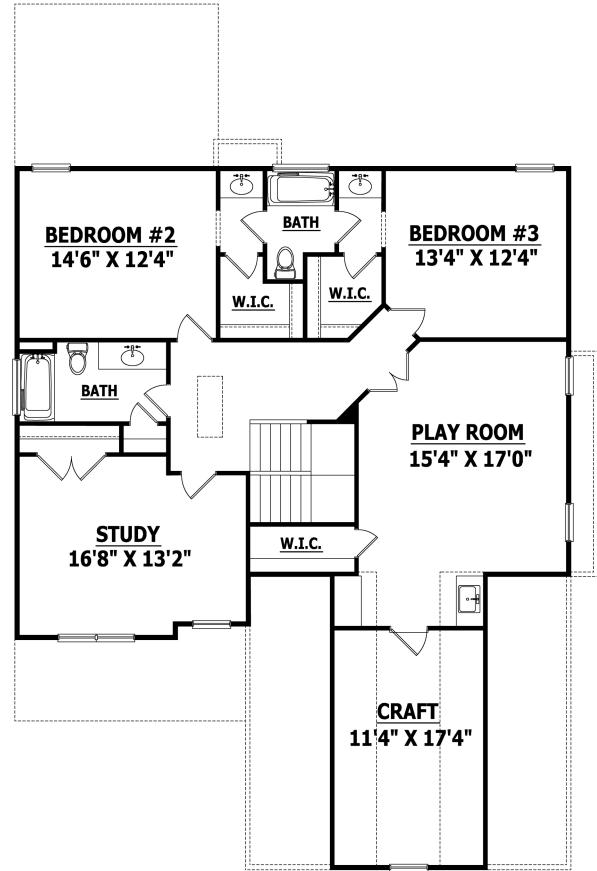

# Mayview - B

## 170404B

**FRONT ELEVATION**

Width 43 Depth 64  
**SQUARE FOOTAGE**

**HEATED**

FIRST FLOOR 1325 SQ.FT.  
 SECOND FLOOR 1514 SQ.FT.  
 TOTAL 2839 SQ.FT.

**UNHEATED**

GARAGE 547 SQ.FT.  
 FRONT PORCH 107 SQ.FT.  
 SCREENED PORC 179 SQ.FT.  
 PATIO 110 SQ.FT.  
 TOTAL 943 SQ.FT.

**FIRST FLOOR**

**SECOND FLOOR**