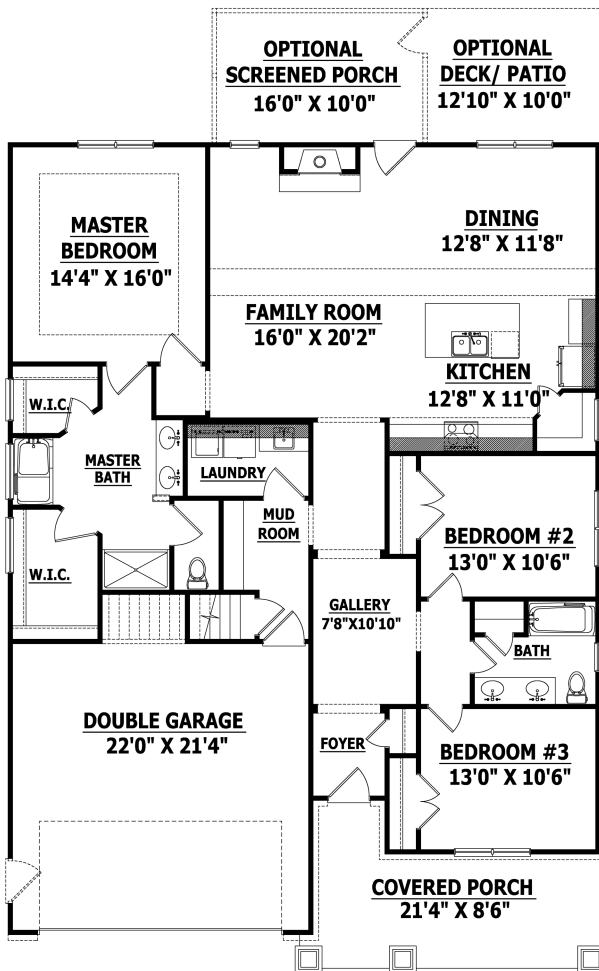

FIRST FLOOR