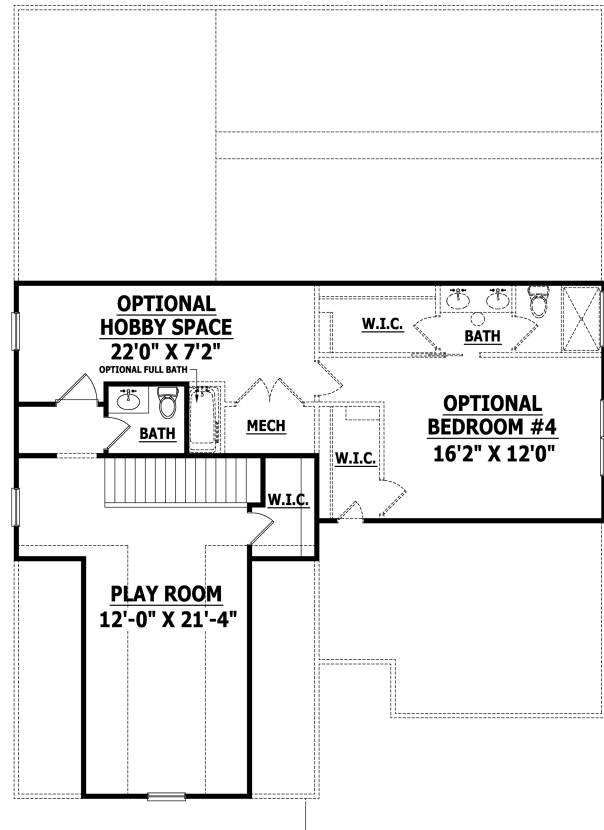

#### HEATED

FIRST FLOOR 1937 SQ.FT.  
SECOND FLOOR 412 SQ.FT.  
TOTAL 2349 SQ.FT.

#### OPTIONAL HEATED

SECOND FLOOR 616 SQ.FT.  
TOTAL 616 SQ.FT.

#### OPTIONAL UNHEATED

SCREENED PORC 160 SQ.FT.  
DECK 128 SQ.FT.  
TOTAL 288 SQ.FT.

### SECOND FLOOR