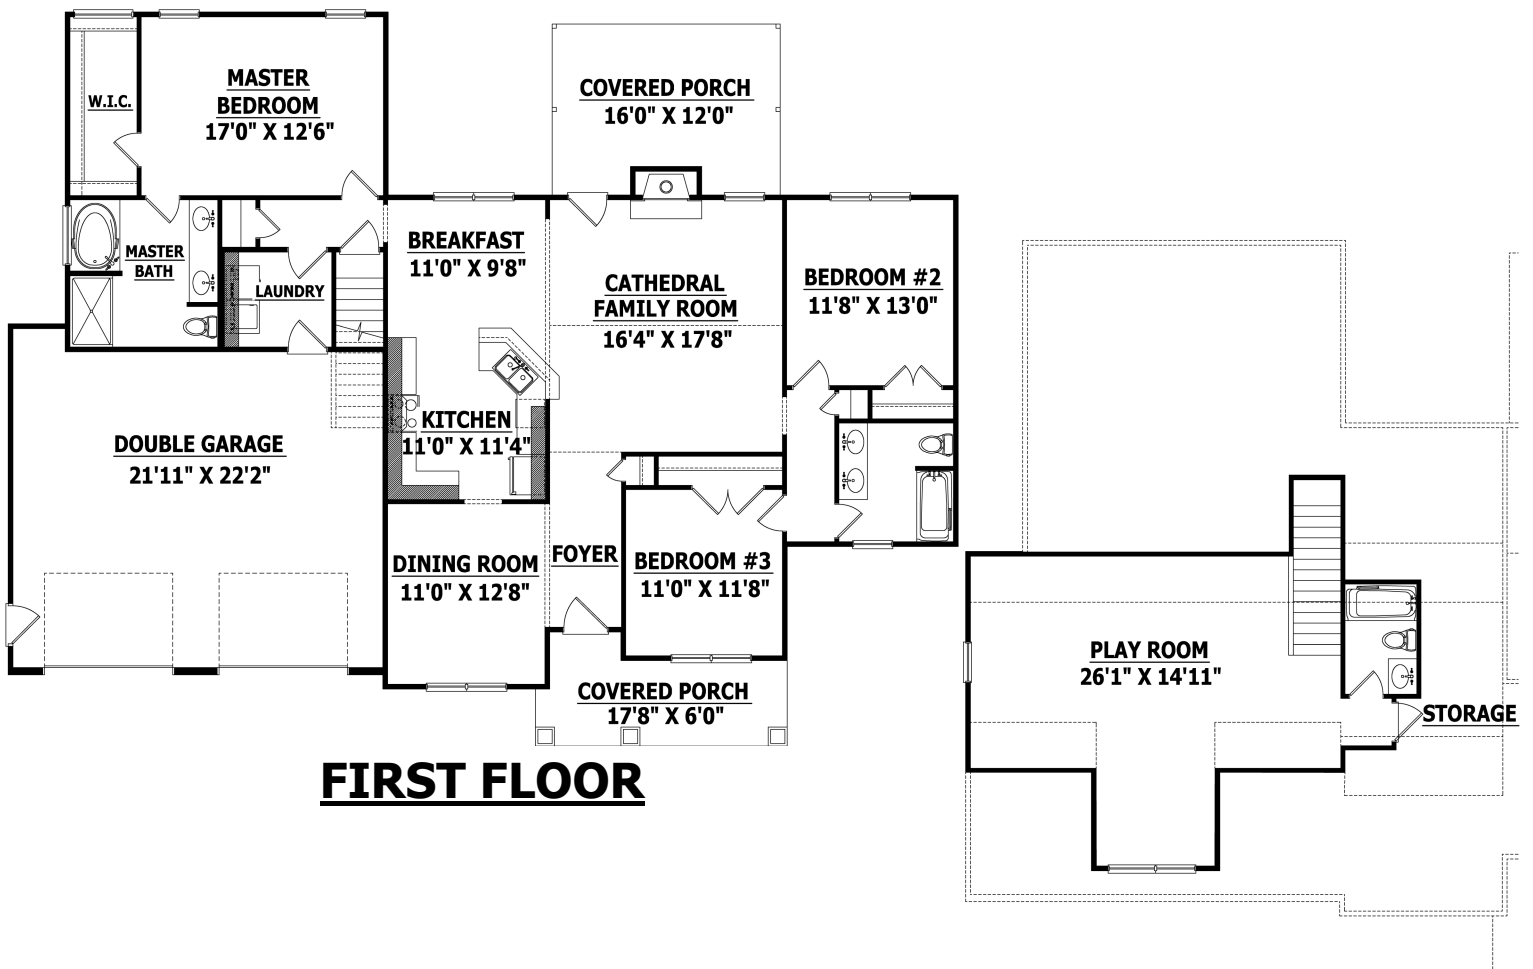

HEATED

FIRST FLOOR 1772 SQ.FT.
TOTAL 1772 SQ.FT.

UNHEATED

FRONT PORCH 114 SQ.FT.
GARAGE 604 SQ.FT.
PLAYROOM 496 SQ.FT.
REAR PORCH 182 SQ.FT.
TOTAL 1396 SQ.FT.

FRONT ELEVATION

FIRST FLOOR

SECOND FLOOR