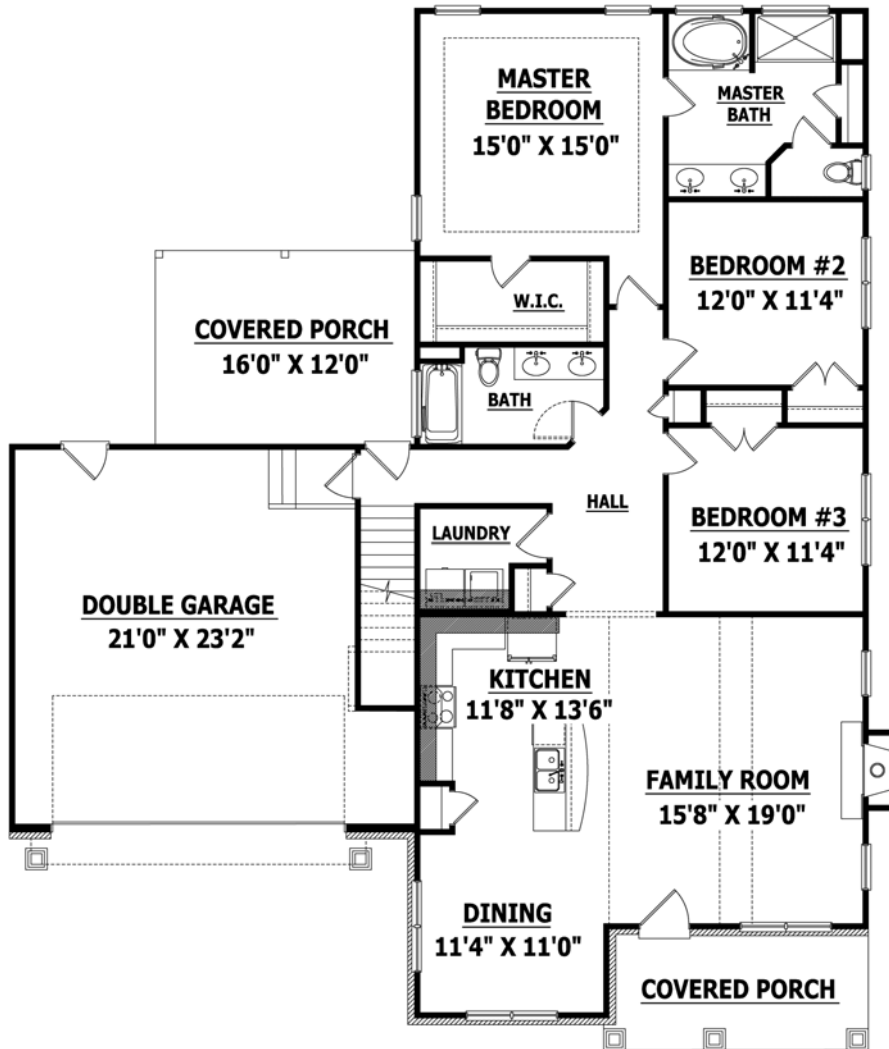

HEATED

FIRST FLOOR	1723 SQ.FT.
SECOND FLOOR	435 SQ.FT.
TOTAL	2158 SQ.FT.

UNHEATED

GARAGE	540 SQ.FT.
FRONT PORCH	121 SQ.FT.
SCREENED PORC	192 SQ.FT.
TOTAL	853 SQ.FT.

FRONT ELEVATION

FIRST FLOOR

SECOND FLOOR