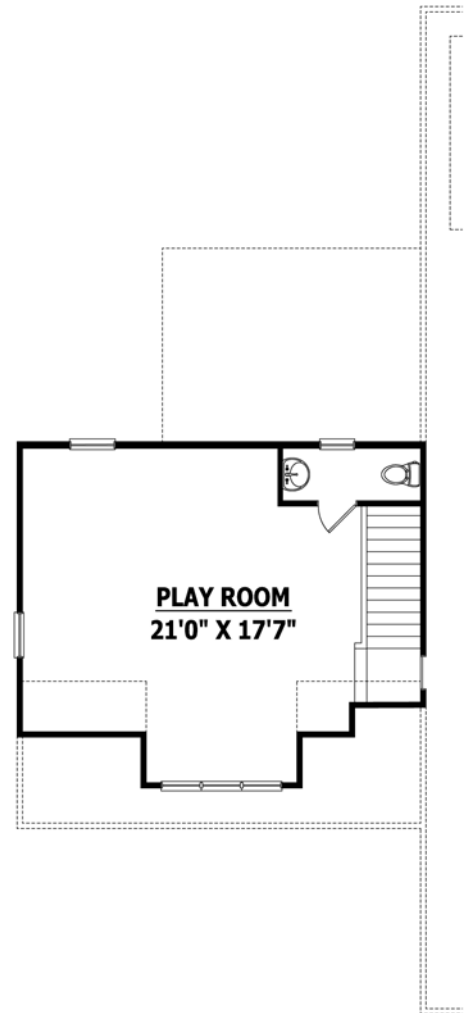

HEATED

FIRST FLOOR	1723 SQ.FT.
SECOND FLOOR	435 SQ.FT.
TOTAL	2158 SQ.FT.

UNHEATED

GARAGE	540 SQ.FT.
FRONT PORCH	121 SQ.FT.
SCREENED PORC	192 SQ.FT.
TOTAL	853 SQ.FT.

FRONT ELEVATION

FIRST FLOOR

SECOND FLOOR