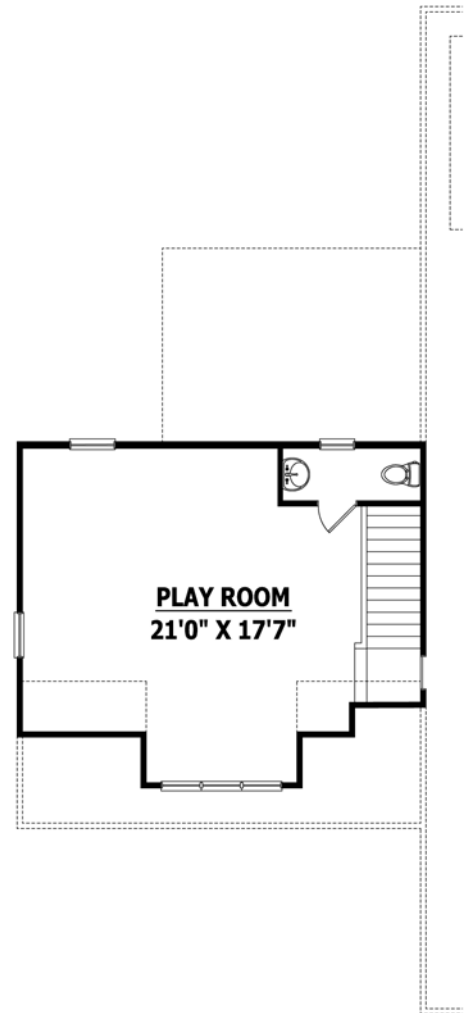

Width 55 Depth 65

#### HEATED

FIRST FLOOR 1723 SQ.FT.  
SECOND FLOOR 435 SQ.FT.  
TOTAL 2158 SQ.FT.

#### UNHEATED

GARAGE 540 SQ.FT.  
FRONT PORCH 121 SQ.FT.  
SCREENED PORC 192 SQ.FT.  
TOTAL 853 SQ.FT.

### FIRST FLOOR