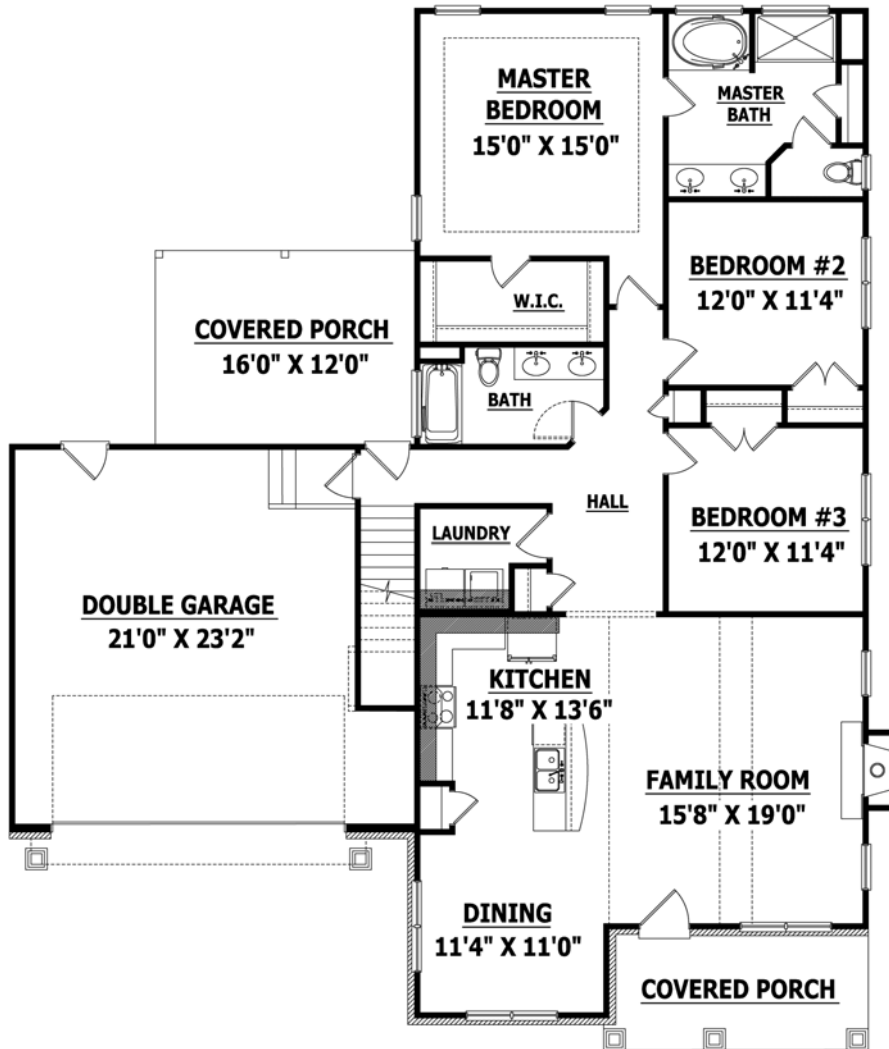

Width 55 Depth 65

#### HEATED

FIRST FLOOR 1723 SQ.FT.  
SECOND FLOOR 435 SQ.FT.  
TOTAL 2158 SQ.FT.

#### UNHEATED

GARAGE 540 SQ.FT.  
FRONT PORCH 121 SQ.FT.  
SCREENED PORC 192 SQ.FT.  
TOTAL 853 SQ.FT.

### FIRST FLOOR