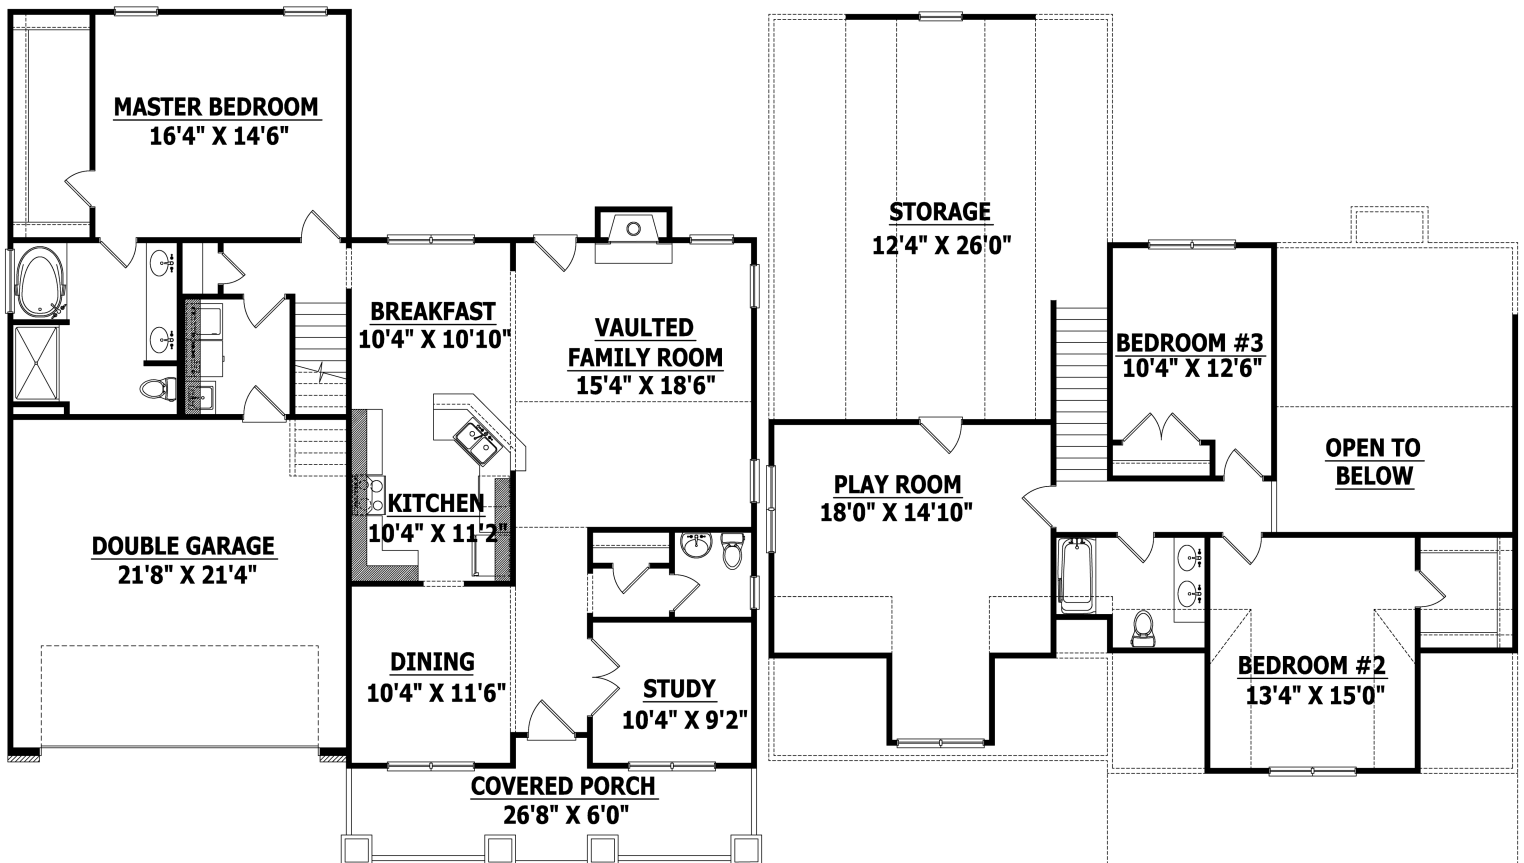

FIRST FLOOR

SECOND FLOOR