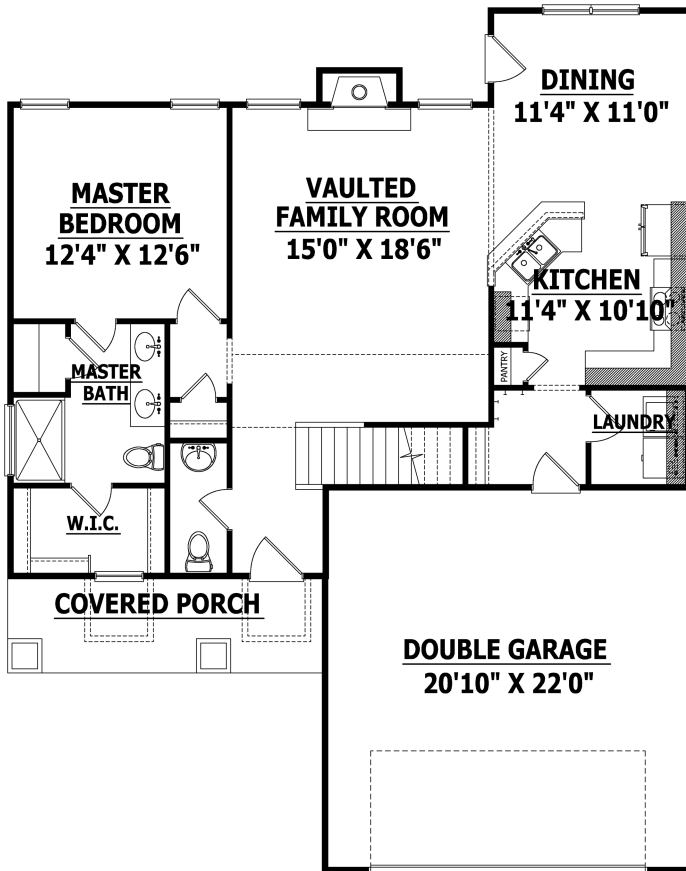

FRONT ELEVATION

Width 40 Depth 51
SQUARE FOOTAGE

HEATED

| | |
|--------------|--------------------|
| FIRST FLOOR | 1069 SQ.FT. |
| SECOND FLOOR | 552 SQ.FT. |
| PLAYROOM | 258 SQ.FT. |
| TOTAL | 1879 SQ.FT. |

UNHEATED

| | |
|--------------|-------------------|
| GARAGE | 482 SQ.FT. |
| FRONT PORCH | 101 SQ.FT. |
| TOTAL | 583 SQ.FT. |

FIRST FLOOR

SECOND FLOOR