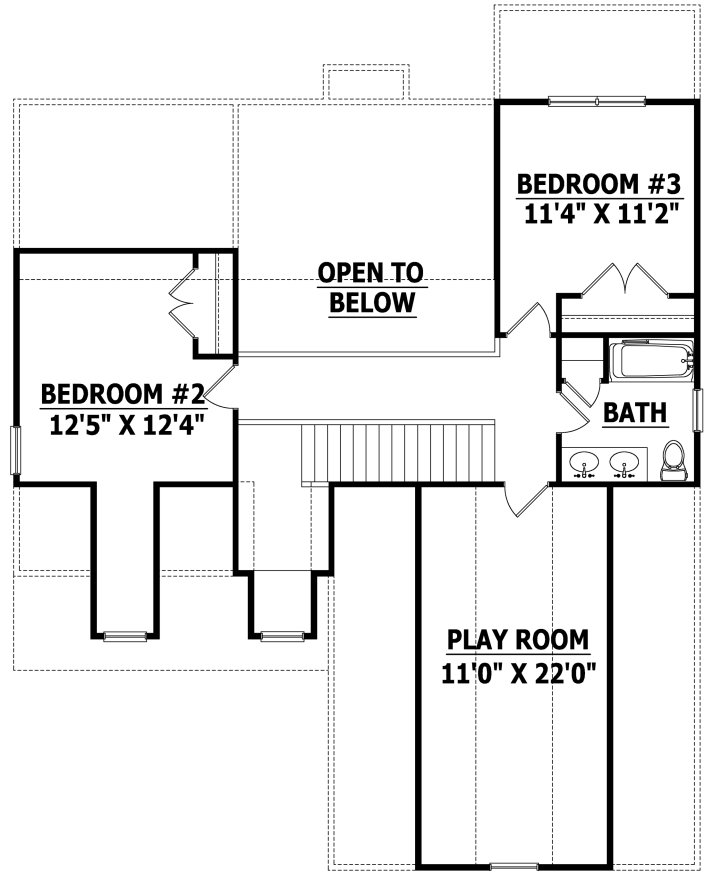

FRONT ELEVATION

Width 40 Depth 51
SQUARE FOOTAGE

HEATED

| | |
|--------------|--------------------|
| FIRST FLOOR | 1069 SQ.FT. |
| SECOND FLOOR | 552 SQ.FT. |
| PLAYROOM | 258 SQ.FT. |
| TOTAL | 1879 SQ.FT. |

UNHEATED

| | |
|--------------|-------------------|
| GARAGE | 482 SQ.FT. |
| FRONT PORCH | 101 SQ.FT. |
| TOTAL | 583 SQ.FT. |

FIRST FLOOR

SECOND FLOOR