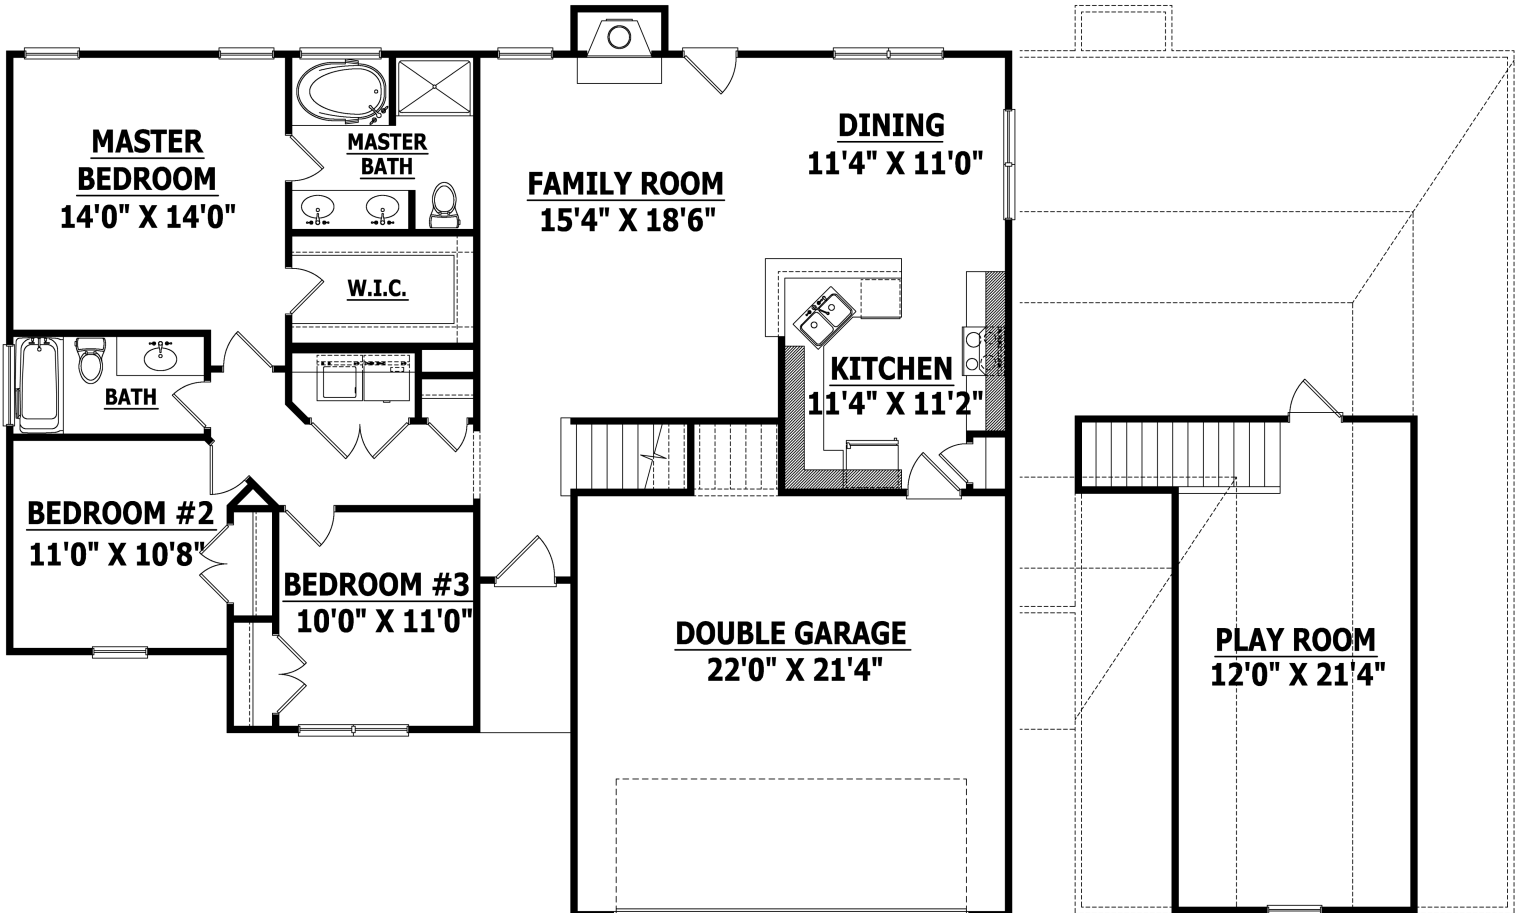

### FRONT ELEVATION

Width 52 Depth 47  
**SQUARE FOOTAGE**

#### HEATED

FIRST FLOOR 1437 SQ.FT.  
SECOND FLOOR 305 SQ.FT.  
TOTAL 1742 SQ.FT.

### FIRST FLOOR

### SECOND FLOOR