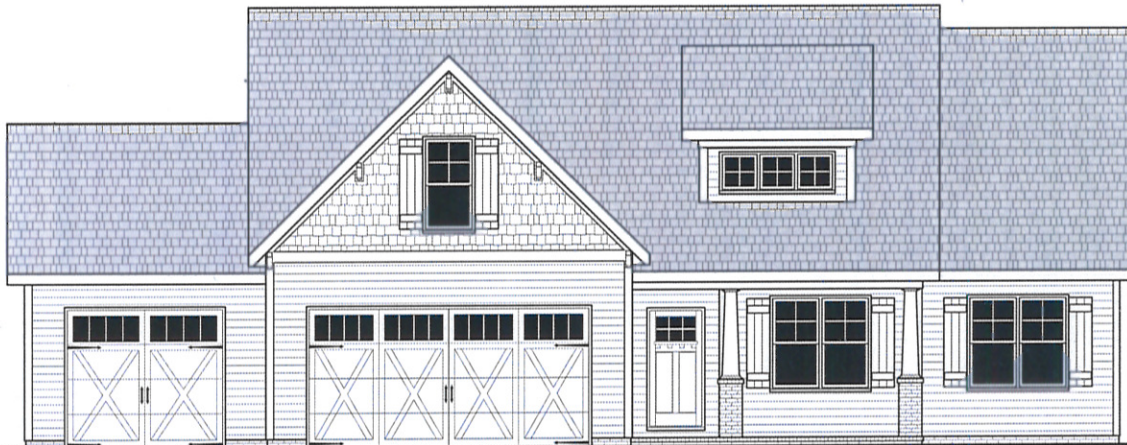

Width 63 Depth 44
SQUARE FOOTAGE

HEATED

FIRST FLOOR	1416 SQ.FT.
PLAYROOM	240 SQ.FT.
TOTAL	1656 SQ.FT.

UNHEATED

FRONT PORCH	134 SQ.FT.
GARAGE	774 SQ.FT.
REAR PORCH	113 SQ.FT.
TOTAL	1021 SQ.FT.

FRONT ELEVATION

FIRST FLOOR

SECOND FLOOR