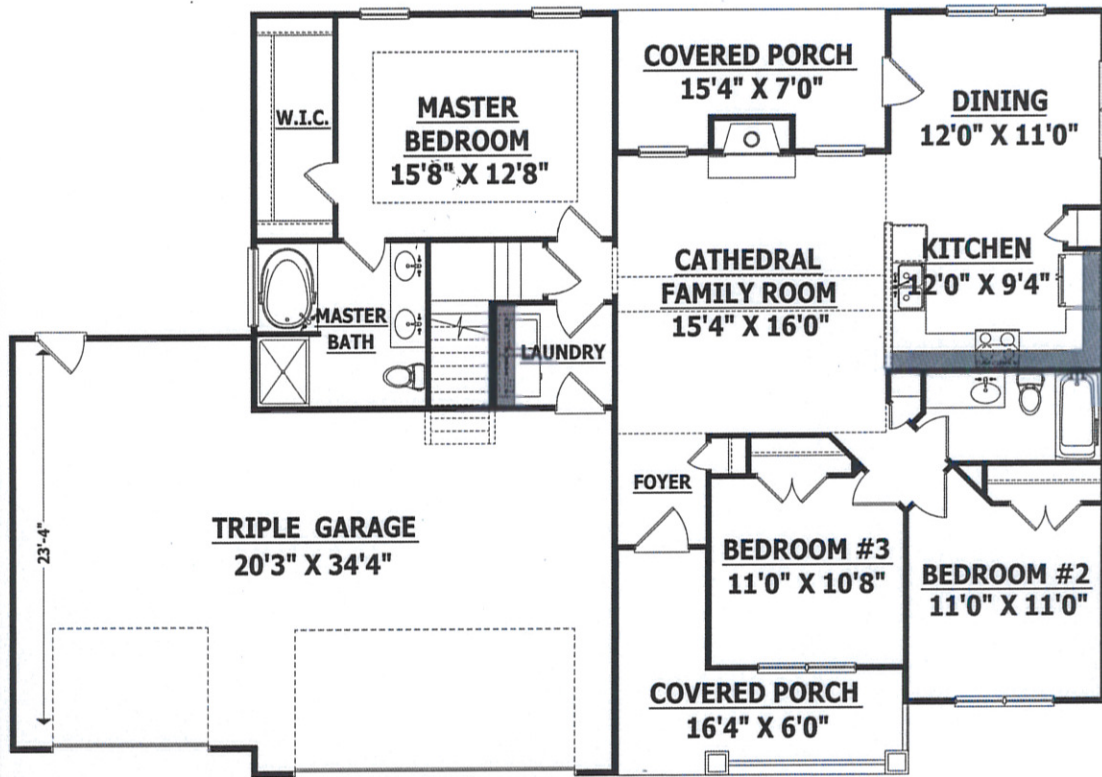

Width 63 Depth 44
SQUARE FOOTAGE

HEATED

FIRST FLOOR	1416 SQ.FT.
PLAYROOM	240 SQ.FT.
TOTAL	1656 SQ.FT.

UNHEATED

FRONT PORCH	134 SQ.FT.
GARAGE	774 SQ.FT.
REAR PORCH	113 SQ.FT.
TOTAL	1021 SQ.FT.

FRONT ELEVATION

FIRST FLOOR

SECOND FLOOR