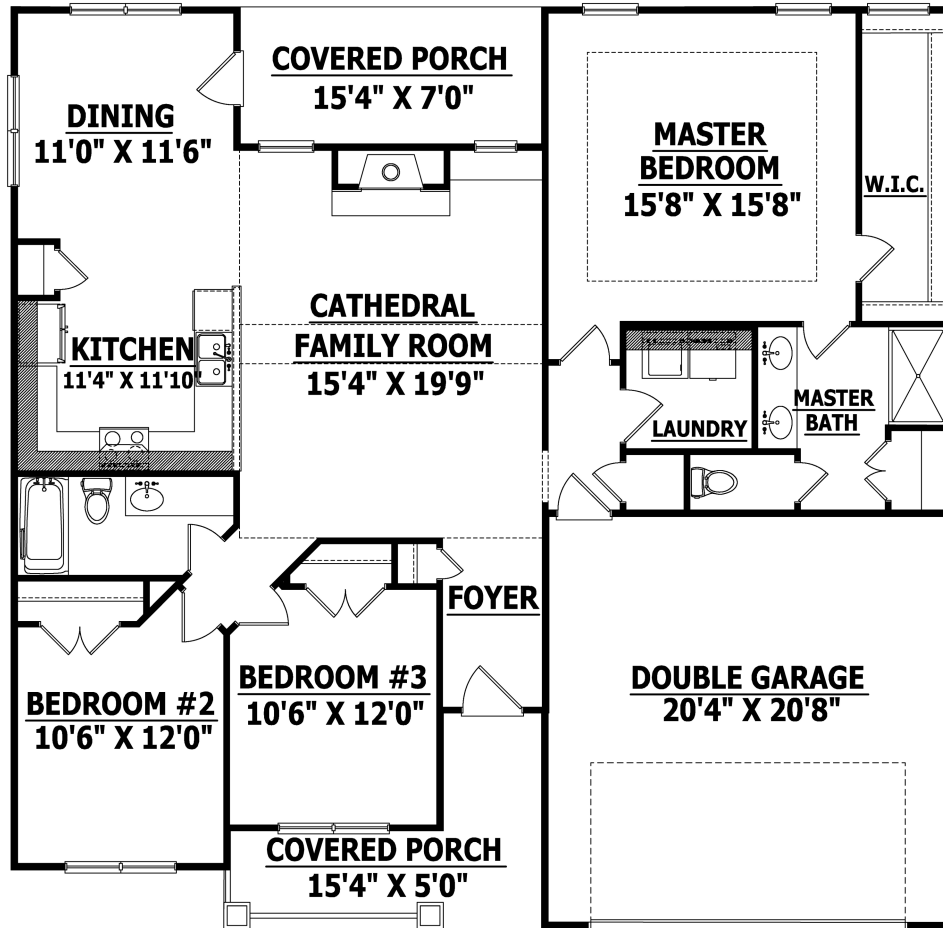

The Stanley

151107B

Width 48 Depth 47
SQUARE FOOTAGE

HEATED

FIRST FLOOR 1568 SQ.FT.
 TOTAL 1568 SQ.FT.

UNHEATED

FRONT PORCH 110 SQ.FT.
 GARAGE 438 SQ.FT.
 REAR PORCH 107 SQ.FT.
 TOTAL 655 SQ.FT.

FRONT ELEVATION

FIRST FLOOR